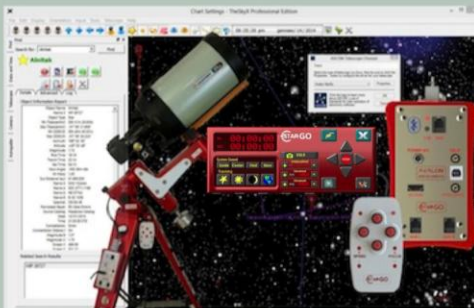

### Software:

StarGo (Win PC), SkySafari (Mac, Android, iOS), TheSkyX (Mac, Win PC)

ST4 Guide CCD

StarGO Keypad

USB HUB

To Stepper Motor driven devices such as Focusers, Filter Wheels, Dolly, etc.

## USB Connections:

### Devices:

PC with Win XP and above  
Macintosh with OSX 10.7 & above

### Software:

StarGo app and all ASCOM compatible programs (Win PC only) including: TheSkyX, Cartes du Ciel, Stellarium, Starry Night 7, SGP, MaximDL etc.

Most of the above programs and SkySafari Pro work also on Macs using LX200 Classic protocol.