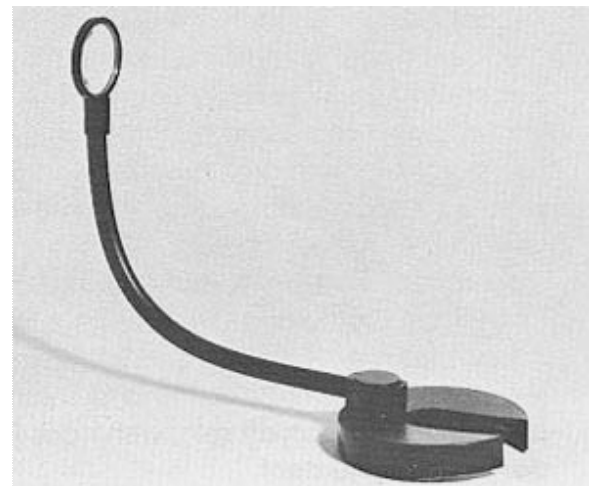

PLANETARIUM NV 110/220

(Schoolplanetarium, Order-No. 2000 000)

Celestial globe 50cm in diameter, of near black though transparent acrylic glass; incl. motorized tellurion (solar system) mounted in the southern ecliptic pole; by removing the sun-cap, a point light bulb enables the projection of stars and constellations (shadowprojection). Incl. manual, base with operation amplifoyer, transformer and 60 illustrations of the constellations printed on plastic foils, suitable for projection.

€ 1660,50

Please order your A.C. voltage.

SOLAR PROJECTION LENS

(Order-No. 2000 010)

A small optical lens on a flexible arm, projects the annual position of the sun onto the surface of the globe or onto the surrounding walls of the room or projection cupola. Thus the geocentric solar position along the ecliptic plane can directly be checked and solar culmination heights for summer and winter can be measured.

€ 97,50

PROJECTION CUPOLA

(for Use with above Planetarium, Order No. 2000 100)

Projection dome of 2.5 m in diameter; geometrically exact semisphere, consisting of 8 equal segments and one additional circular top segment and one additional circular top segment; material: fiberglass reinforced resin; interior surface in high reflecting white; outer surface in grey; selfsupporting; to be installed in a darkable room complete incl. all fasteners, wires and screws.