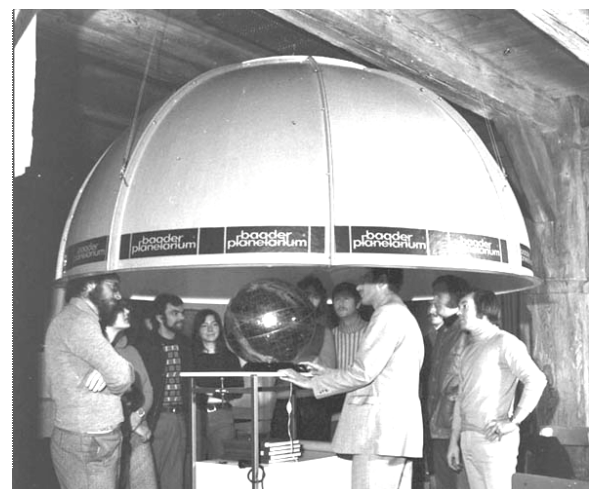

PLANETARIUM NV 110/220

(Schoolplanetarium, Order-No. 2000 000)

Celestial globe 50cm in diameter, of near black though transparent acrylic glass; incl. motorized tellurion (solar system) mounted in the southern ecliptic pole; by removing the sun-cap, a point light bulb enables the projection of stars and constellations (shadowprojection). Incl. manual, base with operation amplifoyer, transformer and 60 illustrations of the constellations printed on plastic foils, suitable for projection.

€ 1660,50

Please order your A.C. voltage.

SOLAR PROJECTION LENS

(Order-No. 2000 010)

A small optical lens on a flexible arm, projects the annual position of the sun onto the surface of the globe or onto the surrounding walls of the room or projection cupola. Thus the geocentric solar position along the ecliptic plane can directly be checked and solar culmination heights for summer and winter can be measured.

€ 97,50

PROJECTION CUPOLA

(for Use with above Planetarium, Order No. 2000 100)

Projection dome of 2.5 m in diameter; geometrically exact semisphere, consisting of 8 equal segments and one additional circular top segment and one additional circular top segment; material: fiberglass reinforced resin; interior surface in high reflecting white; outer surface in grey; selfsupporting; to be installed in a darkable room complete incl. all fasteners, wires and screws.

Weight: 45 kg gross incl. heavy cardboard box

€ 3450,--

Same cupola of

3,5 m diameter (Order-No. 2000 110)

€ 5950,--

Heavy projection cupola
of 4m oder 6m diameter

Price on request

(the prices do not include shipment and packing costs)